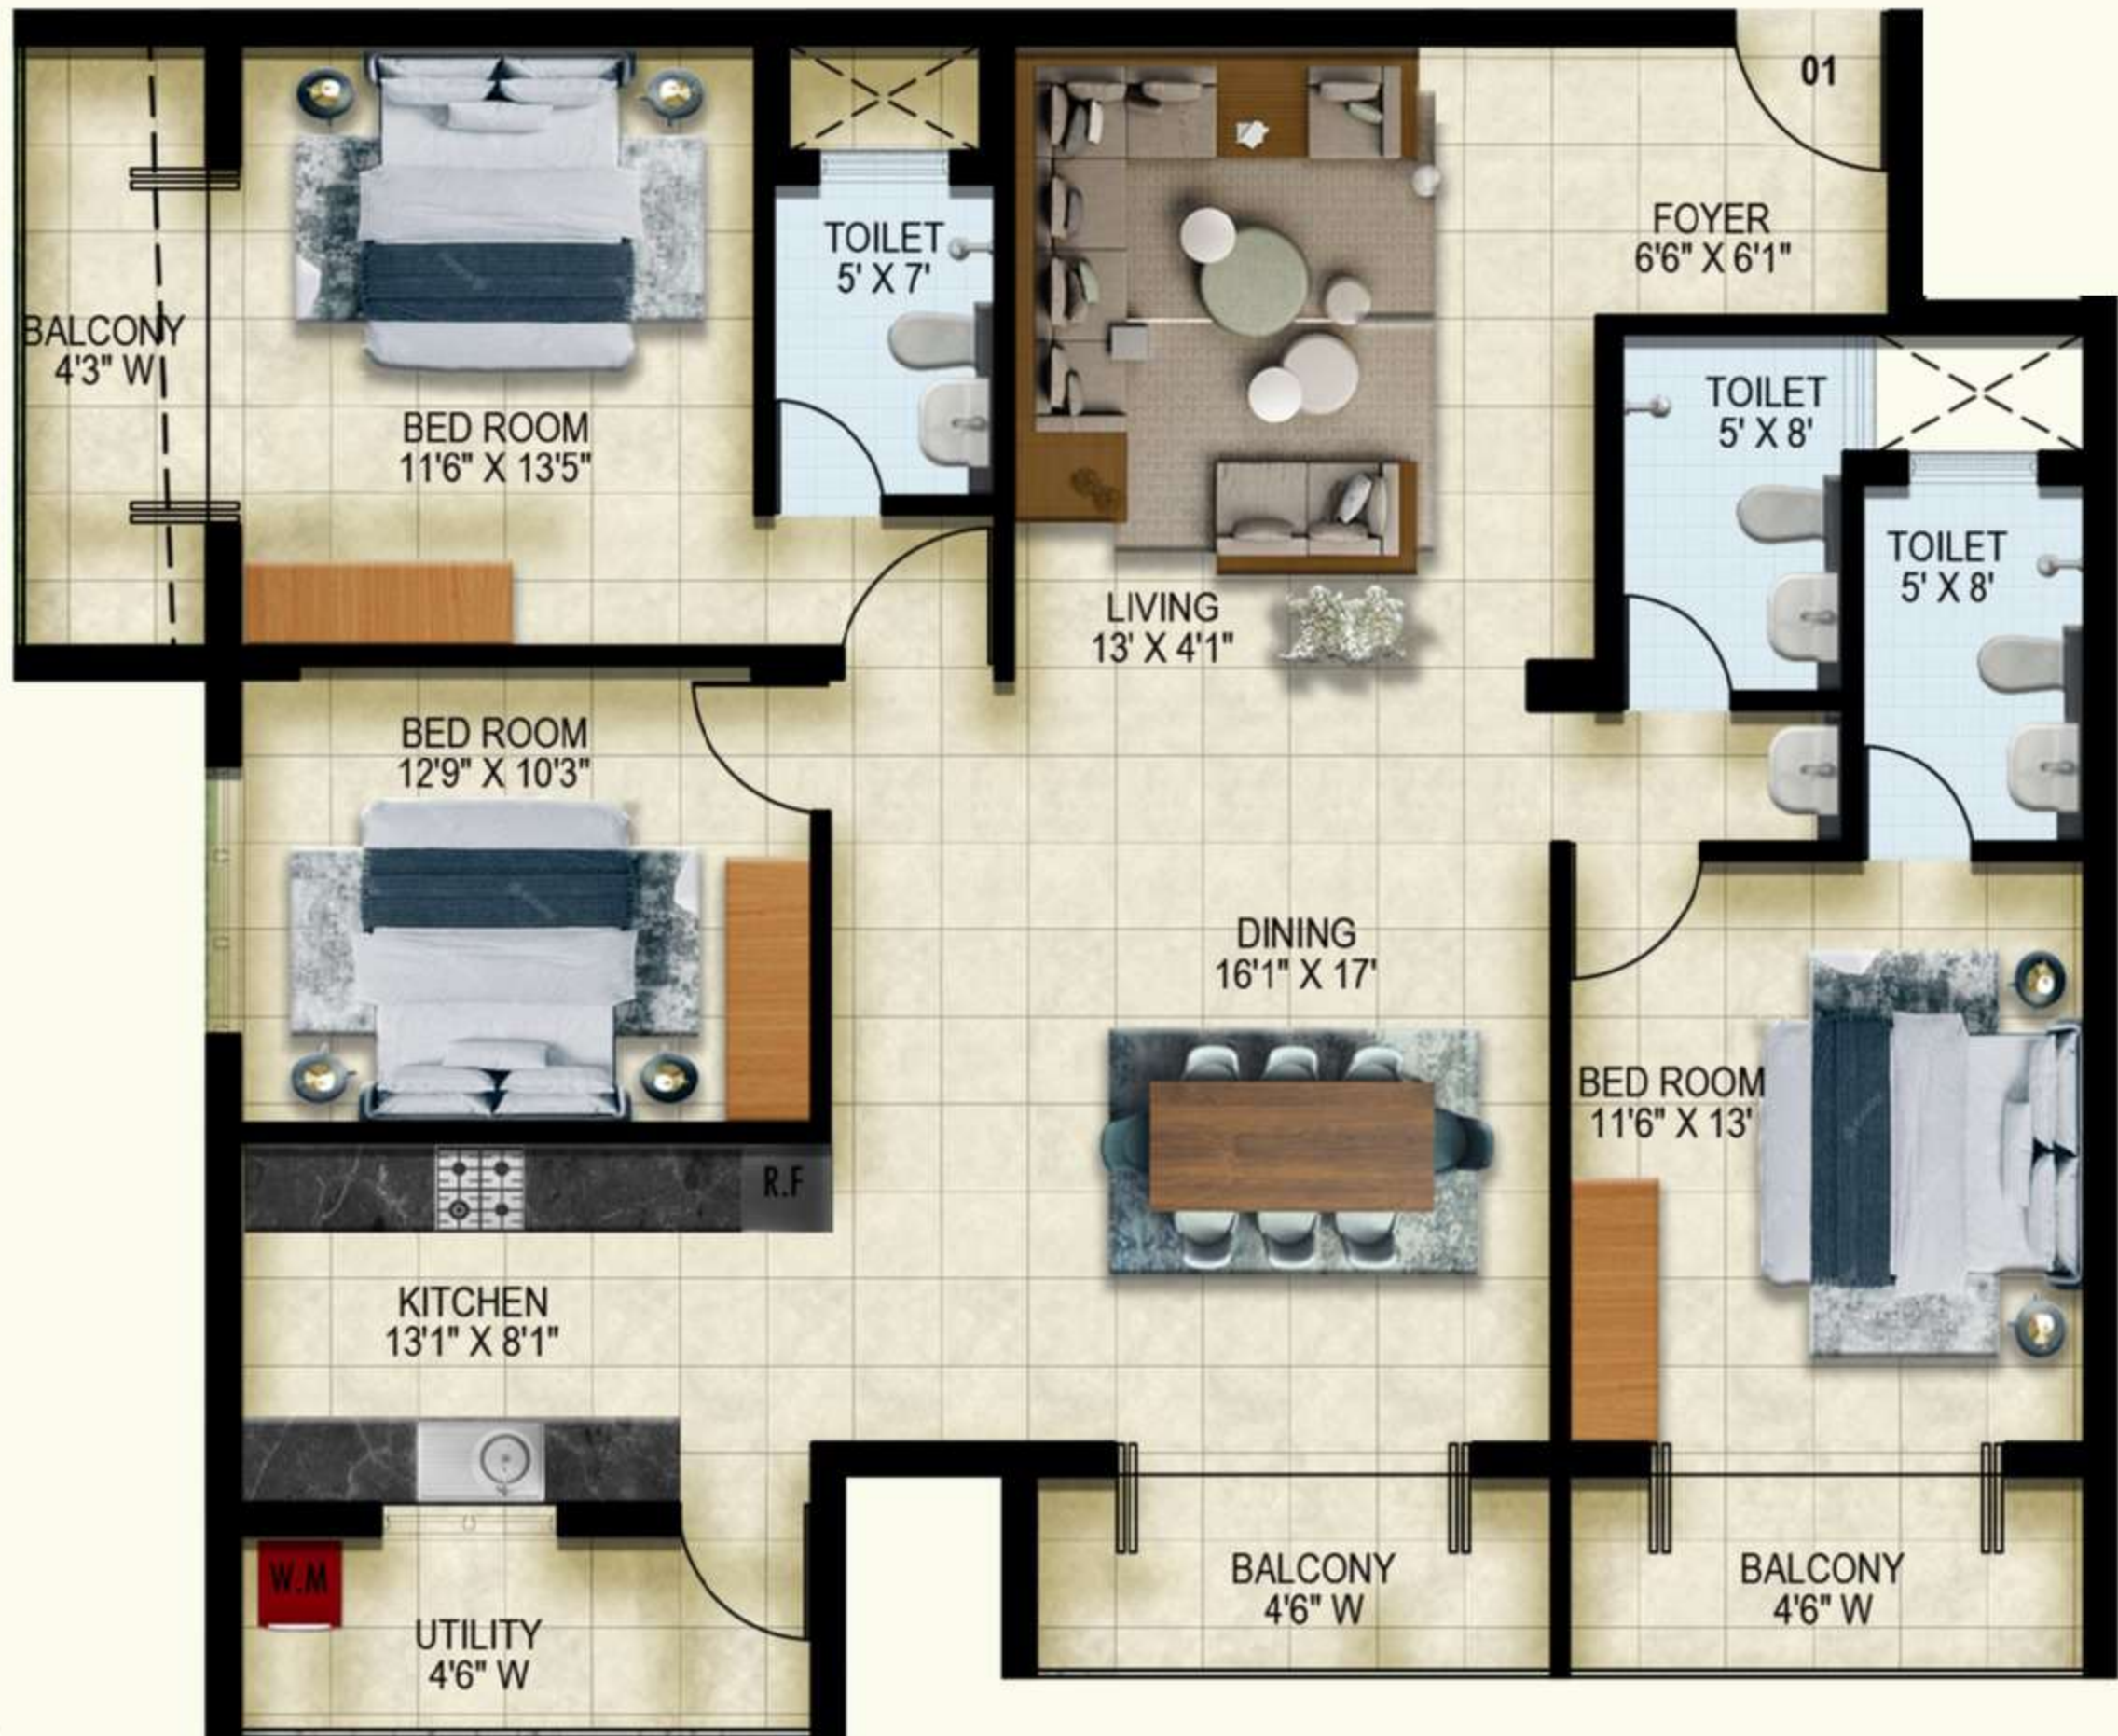

1870 SQ FT

101, 201, 301, 401 - UNIT PLAN
DAVID'S COURT by MARIAN, Bendoor

1660 SQ FT

KEY PLAN

102, 202, 302, 402 - UNIT PLAN
DAVID'S COURT by MARIAN, Bendoor

1755 SQ FT

KEY PLAN

103 UNIT PLAN
DAVID'S COURT by MARIAN, Bendoor

1765 SQ FT

KEY PLAN

203, 303, 403 - UNIT PLAN
DAVID'S COURT by MARIAN, Bendoor

1810 SQ FT

KEY PLAN

104 UNIT PLAN
DAVID'S COURT by MARIAN, Bendoor

1820 SQ FT

KEY PLAN

204, 304, 404 - UNIT PLAN
DAVID'S COURT by MARIAN, Bendoor