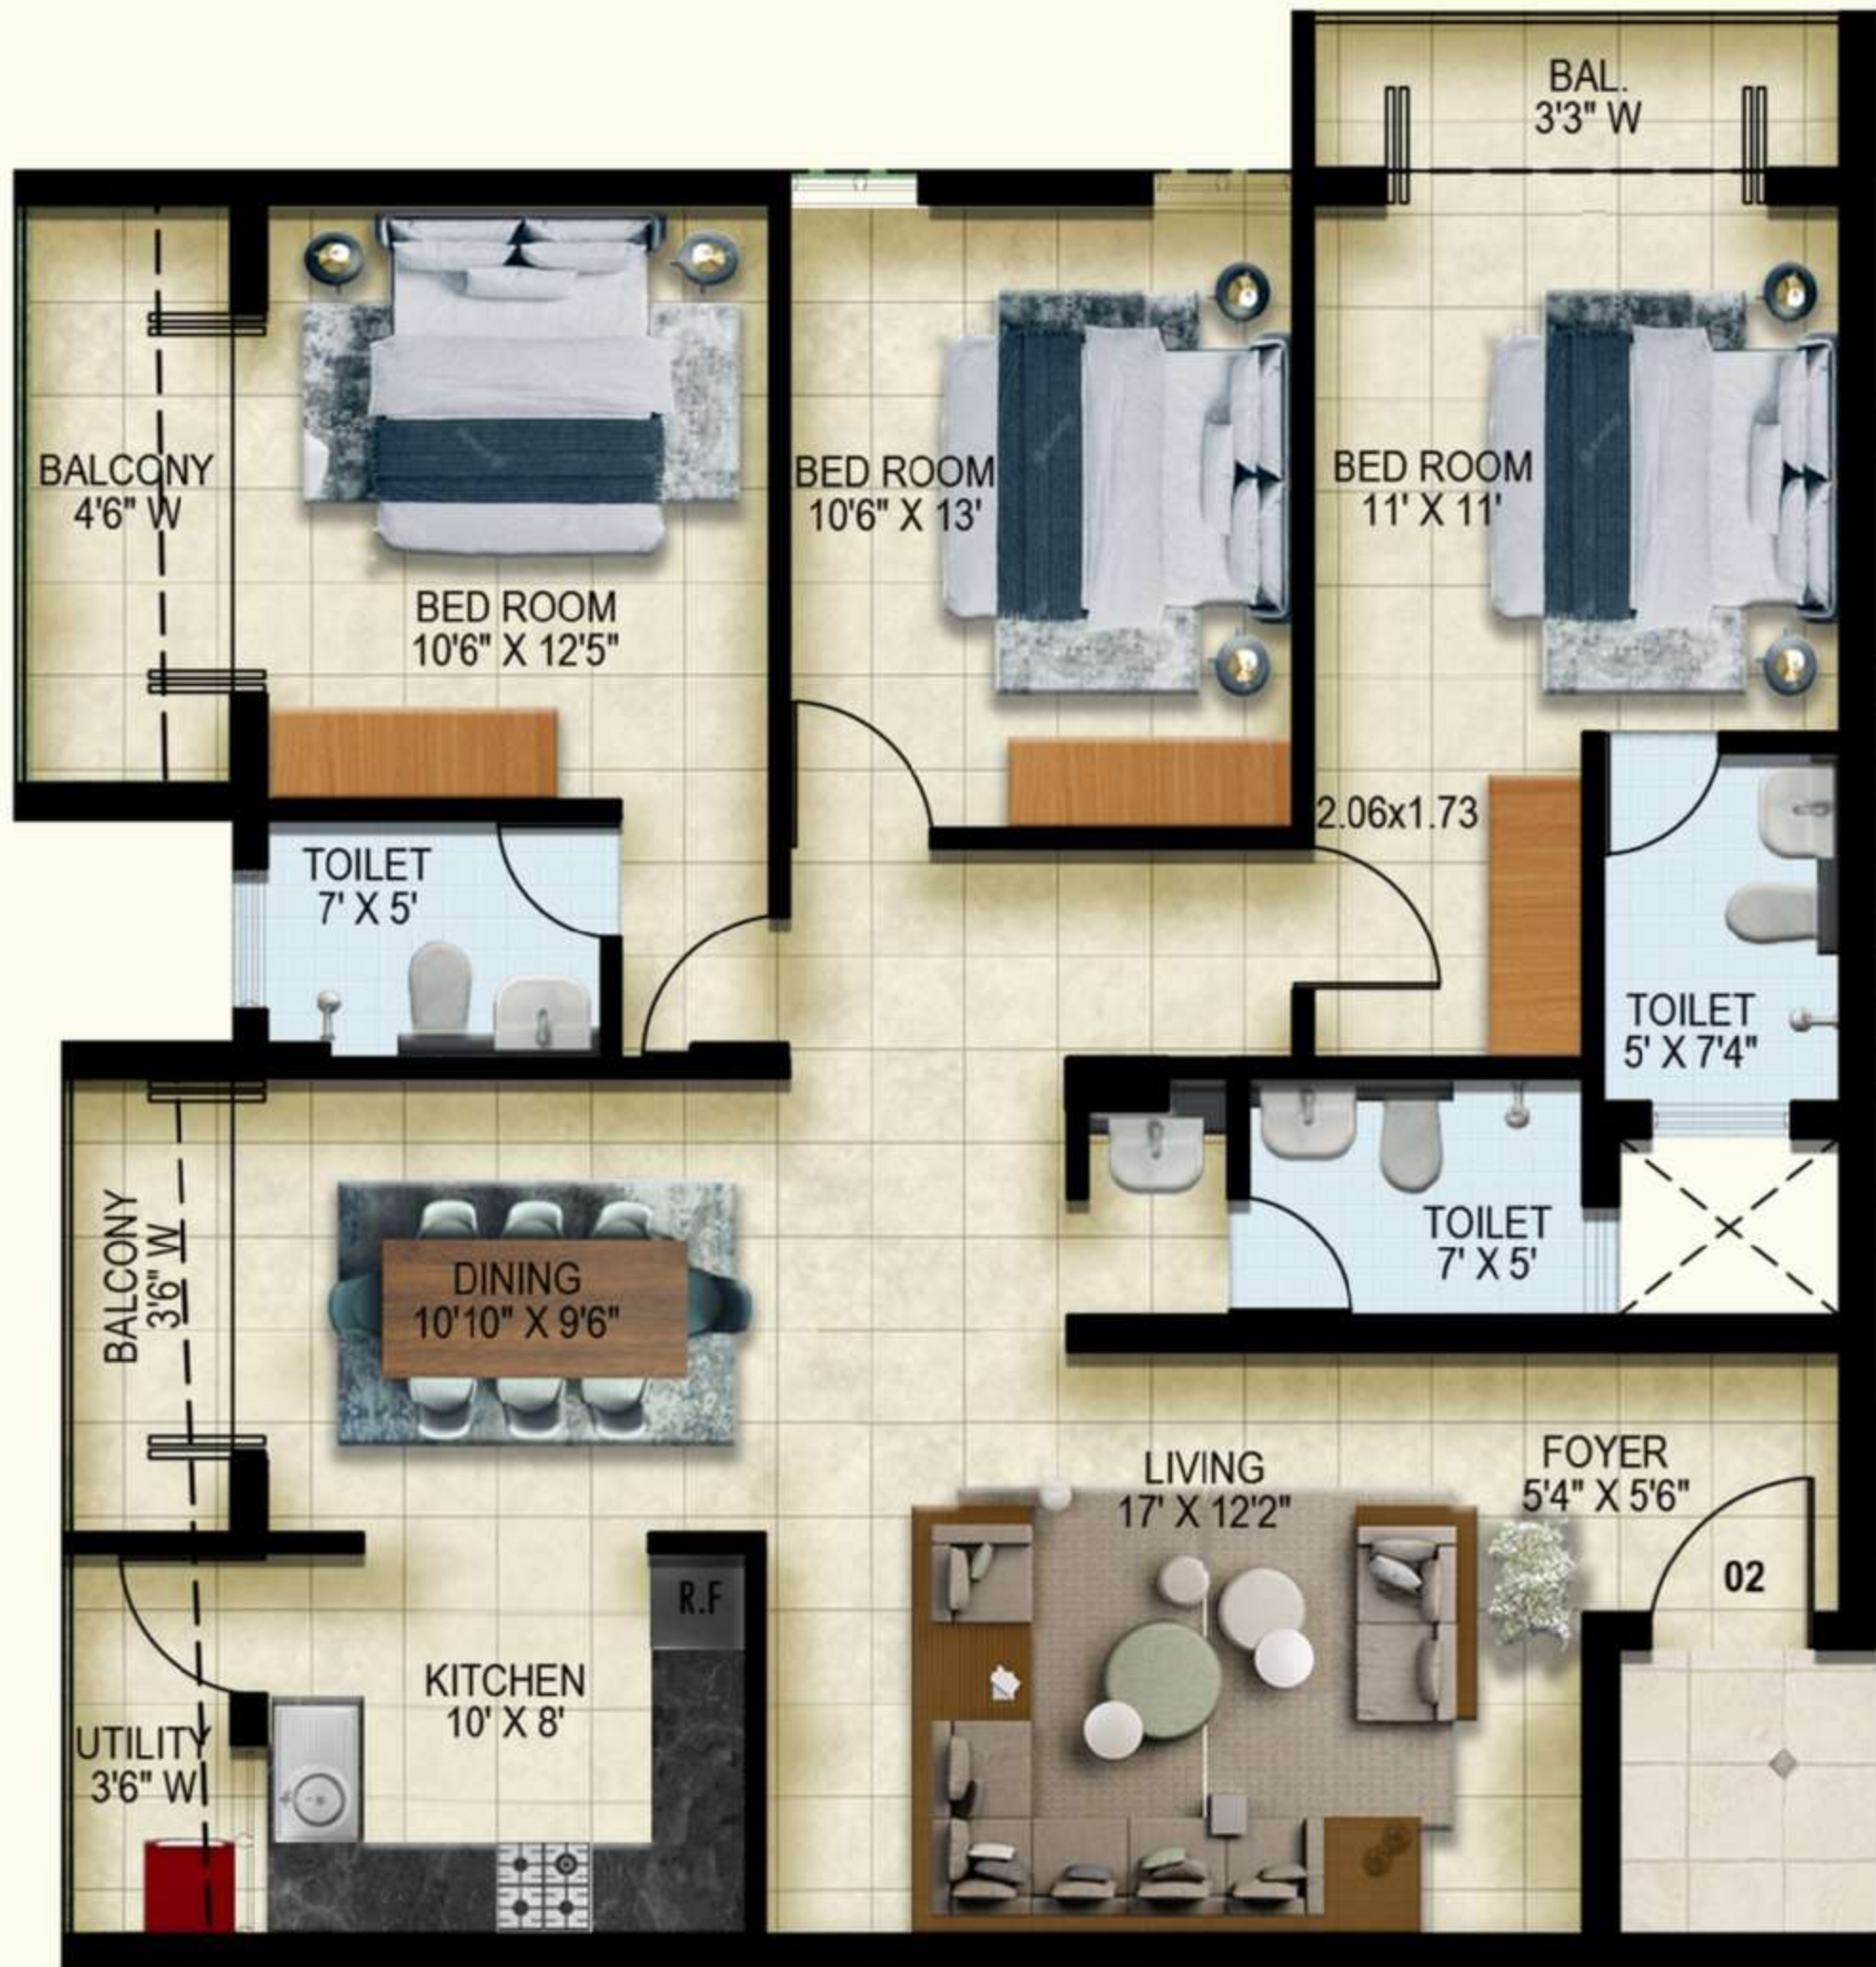

1870 SQ FT

101, 201, 301, 401 - UNIT PLAN
DAVID'S COURT by MARIAN, Bendoor

1660 SQ FT

KEY PLAN

102, 202, 302, 402 - UNIT PLAN
DAVID'S COURT by MARIAN, Bendoor

1755 SQ FT

KEY PLAN

103 UNIT PLAN
DAVID'S COURT by MARIAN, Bendoor

1765 SQ FT

KEY PLAN

203, 303, 403 - UNIT PLAN
DAVID'S COURT by MARIAN, Bendoor

1810 SQ FT

KEY PLAN

104 UNIT PLAN
DAVID'S COURT by MARIAN, Bendoor

1820 SQ FT

KEY PLAN

204, 304, 404 - UNIT PLAN
DAVID'S COURT by MARIAN, Bendoor