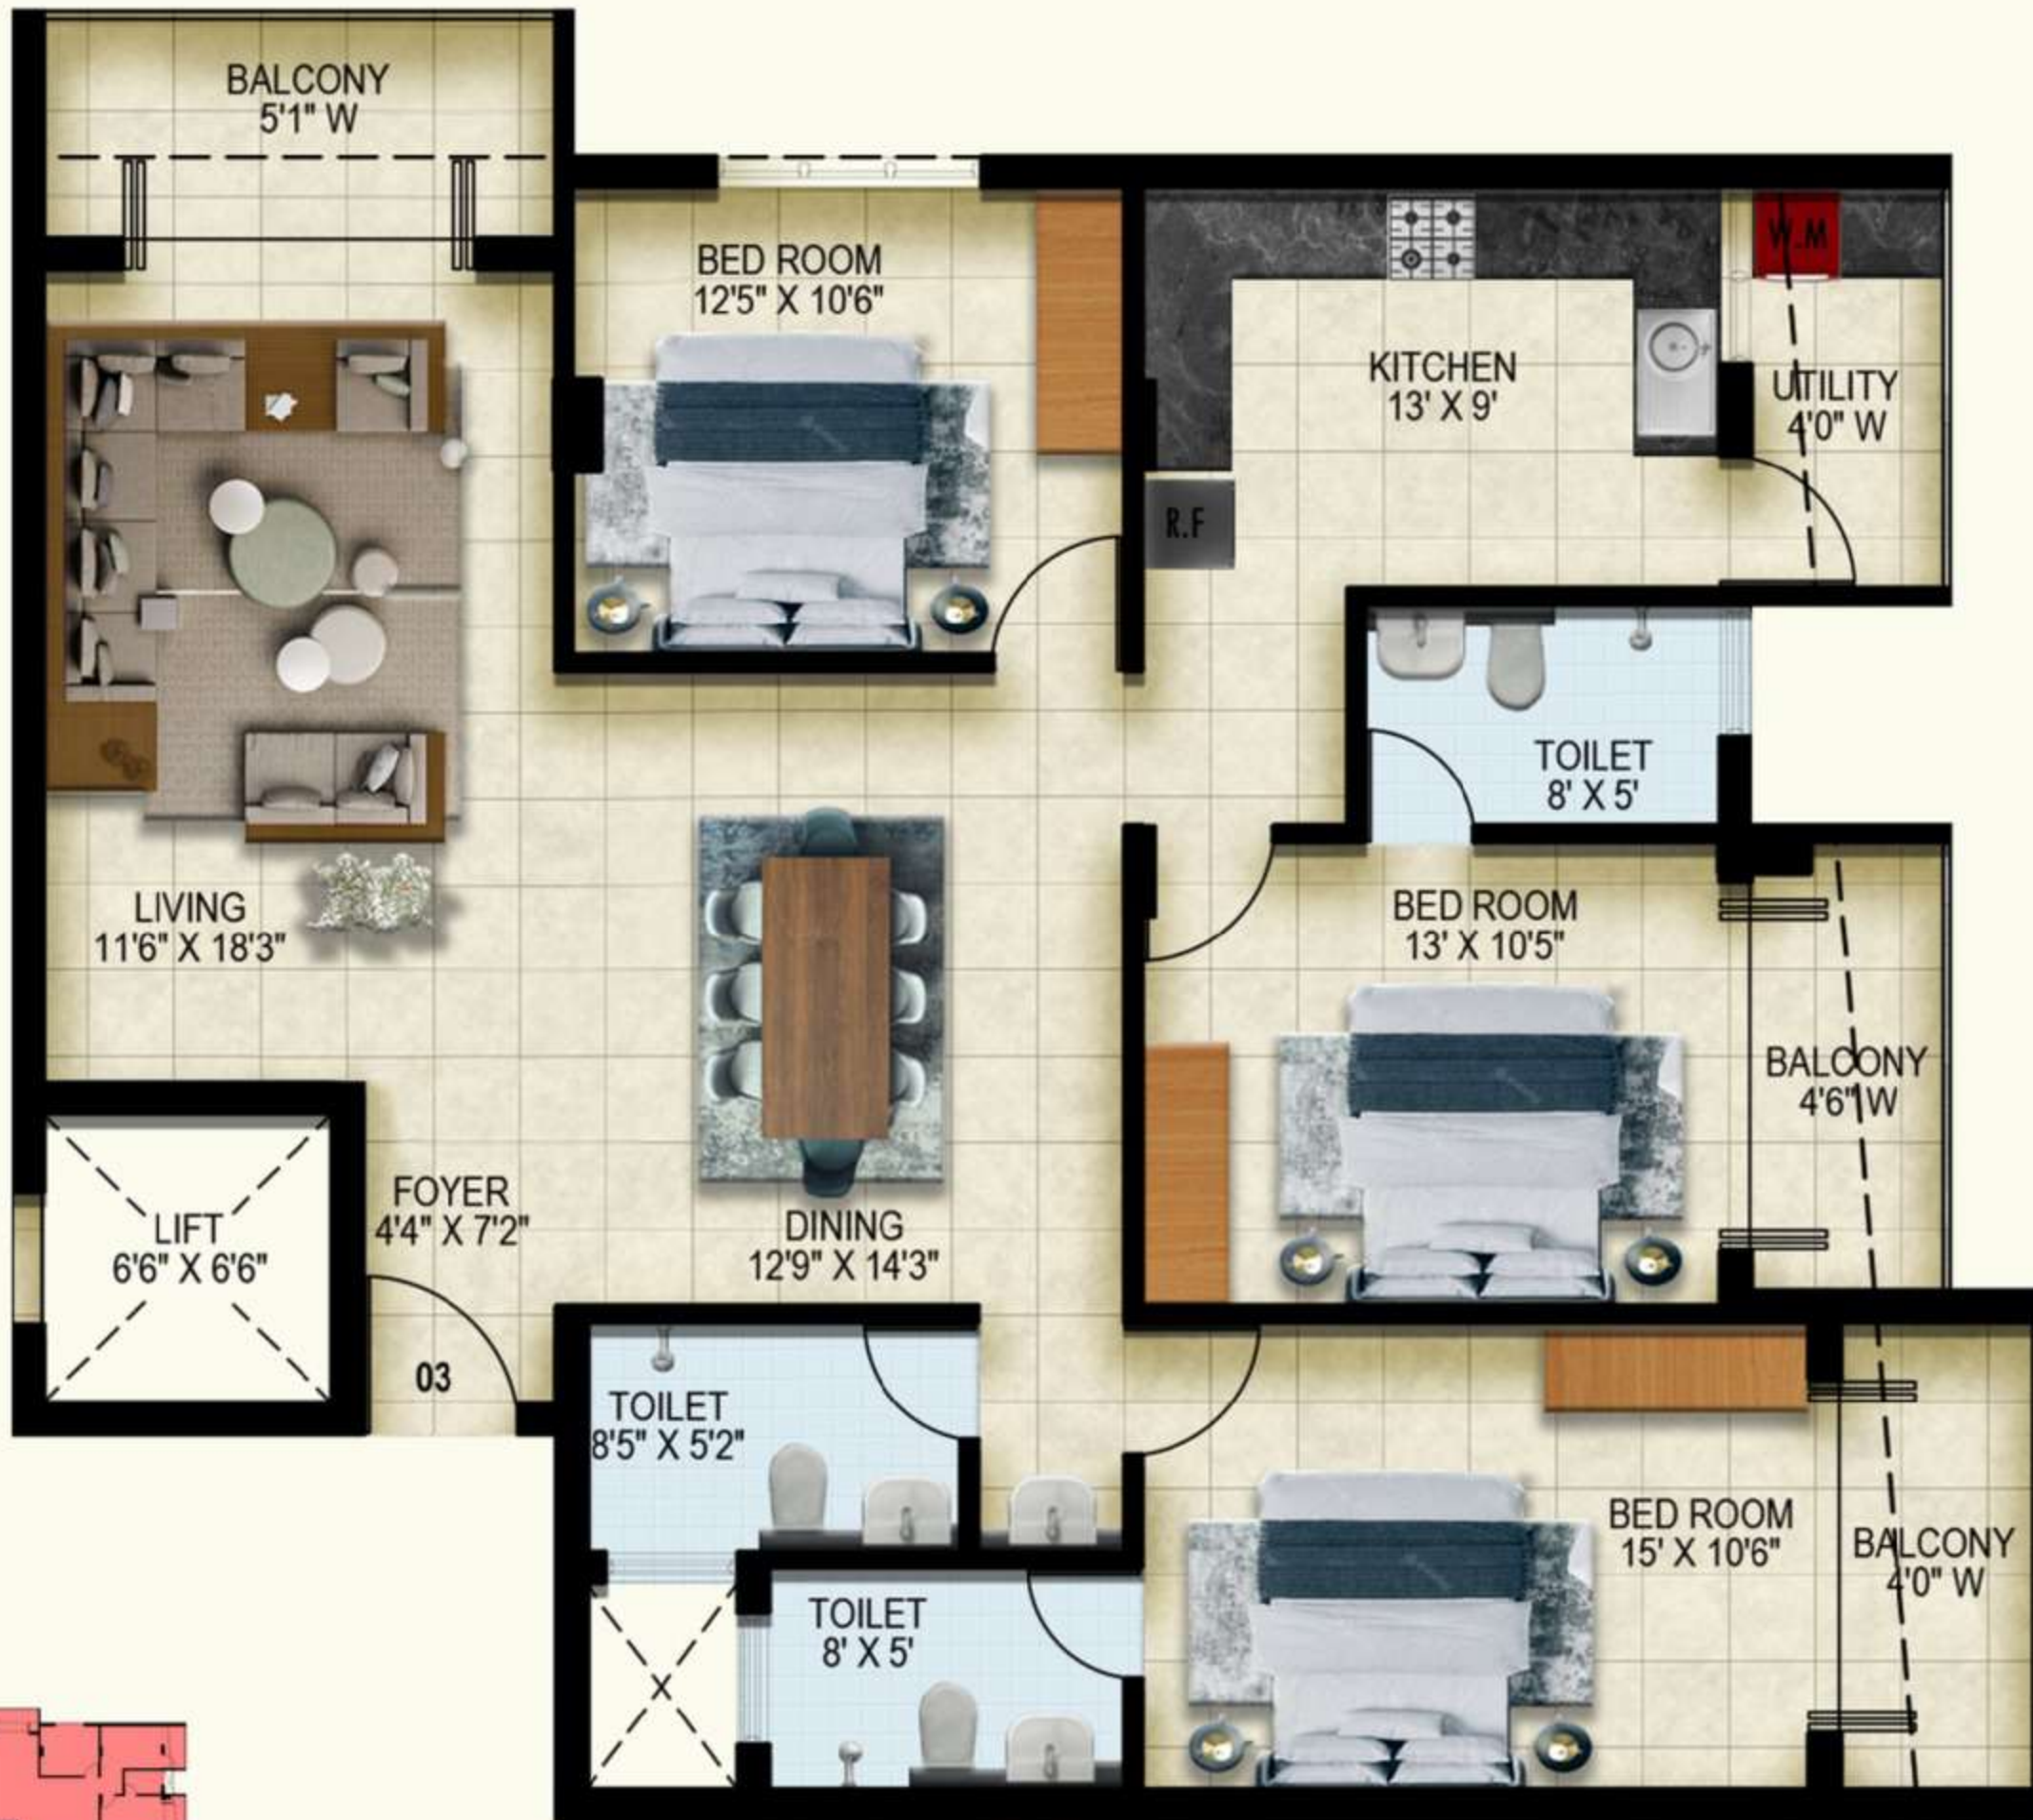

1870 SQ FT

101, 201, 301, 401 - UNIT PLAN
DAVID'S COURT by MARIAN, Bendoor

1660 SQ FT

KEY PLAN

102, 202, 302, 402 - UNIT PLAN
DAVID'S COURT by MARIAN, Bendoor

1755 SQ FT

KEY PLAN

103 UNIT PLAN
DAVID'S COURT by MARIAN, Bendoor

1765 SQ FT

KEY PLAN

203, 303, 403 - UNIT PLAN
DAVID'S COURT by MARIAN, Bendoor

1810 SQ FT

KEY PLAN

104 UNIT PLAN
DAVID'S COURT by MARIAN, Bendoor

1820 SQ FT

KEY PLAN

204, 304, 404 - UNIT PLAN
DAVID'S COURT by MARIAN, Bendoor