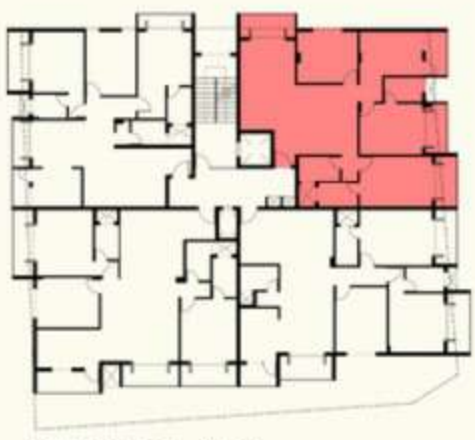

1870 SQ FT

101, 201, 301, 401 - UNIT PLAN
DAVID'S COURT by MARIAN, Bendoor

1660 SQ FT

KEY PLAN

102, 202, 302, 402 - UNIT PLAN
DAVID'S COURT by MARIAN, Bendoor

1755 SQ FT

KEY PLAN

103 UNIT PLAN
DAVID'S COURT by MARIAN, Bendoor

1765 SQ FT

KEY PLAN

203, 303, 403 - UNIT PLAN
DAVID'S COURT by MARIAN, Bendoor

1810 SQ FT

KEY PLAN

104 UNIT PLAN
DAVID'S COURT by MARIAN, Bendoor

1820 SQ FT

KEY PLAN

204, 304, 404 - UNIT PLAN
DAVID'S COURT by MARIAN, Bendoor