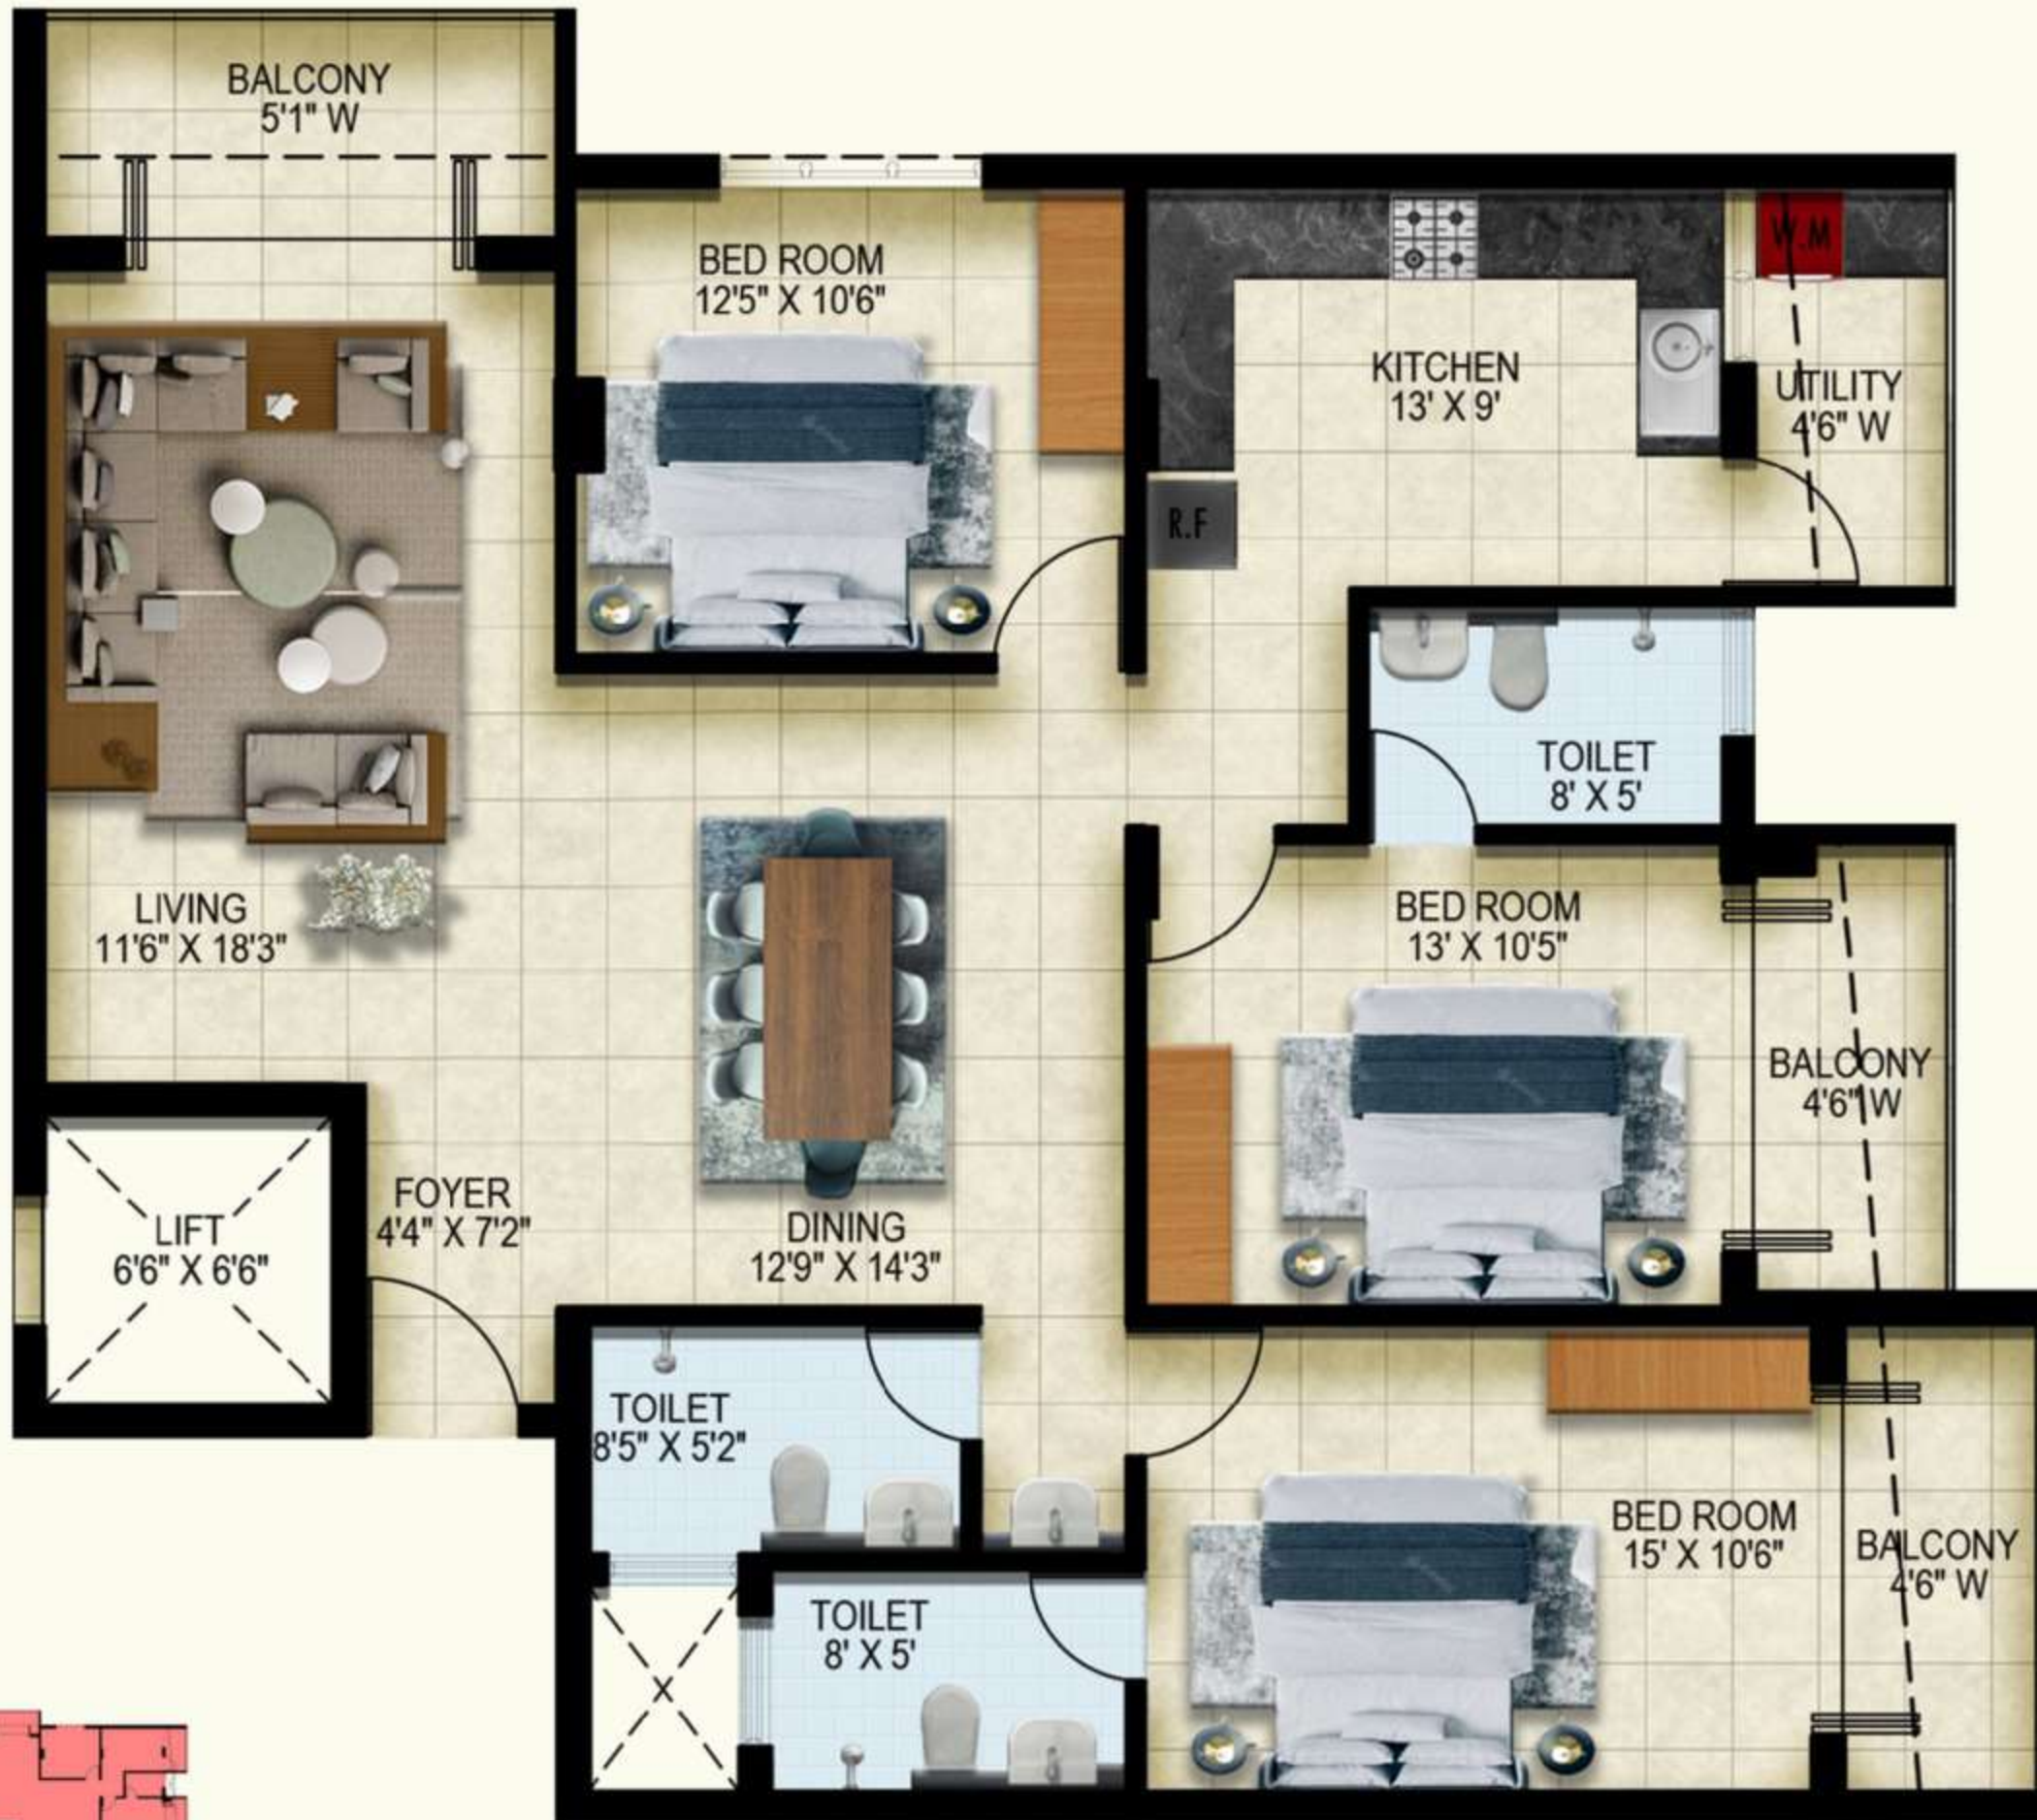

1870 SQ FT

101, 201, 301, 401 - UNIT PLAN
DAVID'S COURT by MARIAN, Bendoor

1660 SQ FT

KEY PLAN

102, 202, 302, 402 - UNIT PLAN
DAVID'S COURT by MARIAN, Bendoor

1755 SQ FT

KEY PLAN

103 UNIT PLAN
DAVID'S COURT by MARIAN, Bendoor

1765 SQ FT

KEY PLAN

203, 303, 403 - UNIT PLAN
DAVID'S COURT by MARIAN, Bendoor

1810 SQ FT

KEY PLAN

104 UNIT PLAN
DAVID'S COURT by MARIAN, Bendoor

1820 SQ FT

KEY PLAN

204, 304, 404 - UNIT PLAN
DAVID'S COURT by MARIAN, Bendoor